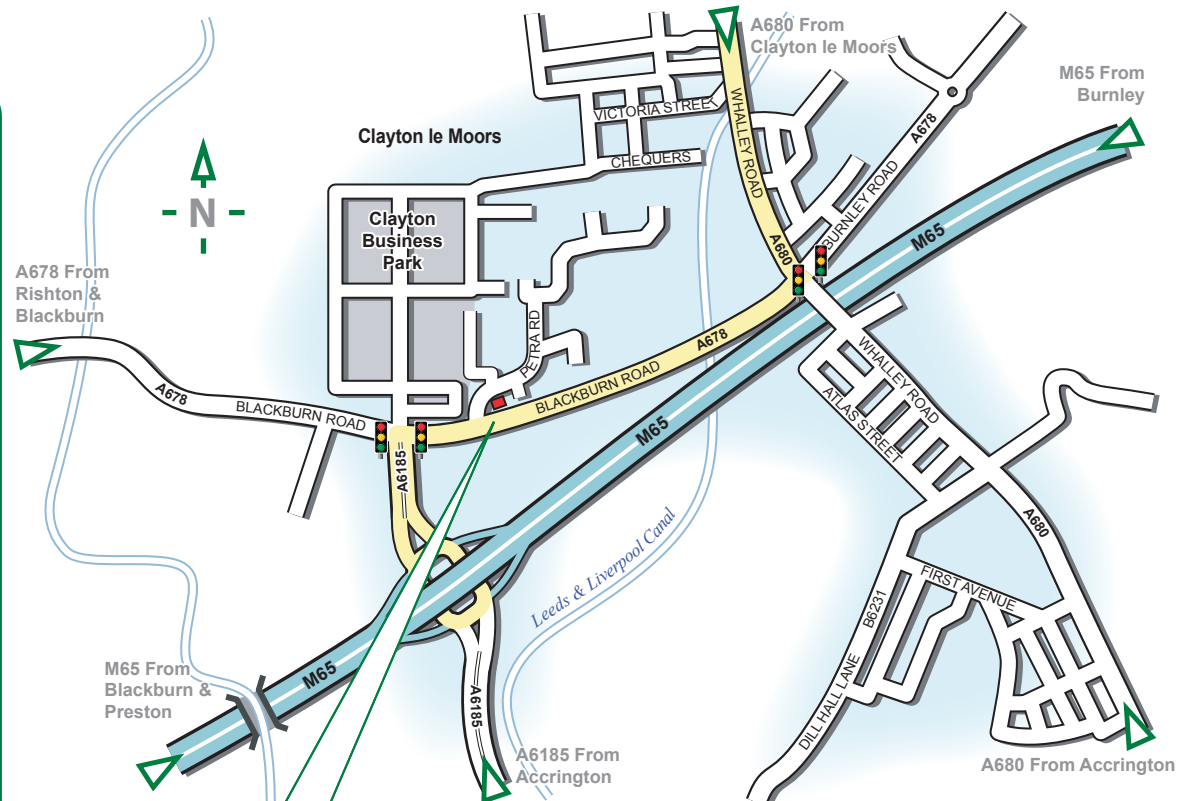

Travel Information

From Burnley, Pendle:

Leave the M65 motorway at Junction 7. At the roundabout take the third exit onto a short dual carriageway. Take the right hand lane and turn right at the traffic lights. After approximately 150 yards turn left into Petre Road. The Chamber of Commerce will now be on your right. Follow the road round for approximately 100 yards and turn right into the car park. Once in the car park turn right and head for Reception 2 where you can park in the visitor car parking spaces provided.

From Preston, Blackburn:

Leave the M65 motorway at Junction 7. At the roundabout take the first exit onto a short dual carriageway. Take the right hand lane and turn right at the traffic lights. After approximately 150 yards turn left into Petre Road. The Chamber of Commerce will now be on your right. Follow the road round for approximately 100 yards and turn right into the car park. Once in the car park turn right and head for Reception 2 where you can park in the visitor car parking spaces provided.

By Train:

Accrington train station is a 5 minute taxi journey to our offices. Rail enquiries: 08457 48 49 50.

ORGANIC DESIGN

effective websites built to the highest standards technically and functionally

CHAMBER INTERNET