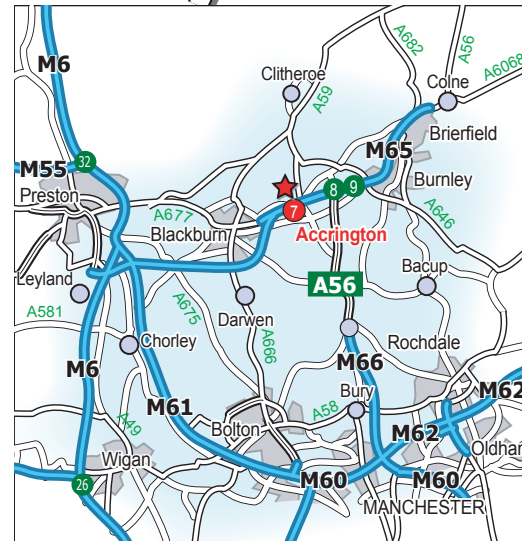

Travel Information

From Burnley, Pendle:

Leave the M65 motorway at Junction 7. At the roundabout take the third exit onto a short dual carriageway. Take the right hand lane and turn right at the traffic lights. After approximately 150 yards turn left into Petre Road. The Chamber of Commerce will now be on your right. Follow the road round for approximately 100 yards and turn right into the car park. Once in the car park turn right and head for Reception 2 where you can park in the visitor car parking spaces provided.

From Preston, Blackburn:

Leave the M65 motorway at Junction 7. At the roundabout take the first exit onto a short dual carriageway. Take the right hand lane and turn right at the traffic lights. After approximately 150 yards turn left into Petre Road. The Chamber of Commerce will now be on your right. Follow the road round for approximately 100 yards and turn right into the car park. Once in the car park turn right and head for Reception 2 where you can park in the visitor car parking spaces provided.

By Train:

Accrington train station is a 5 minute taxi journey to our offices. Rail enquiries: 08457 48 49 50.

ORGANIC DESIGN

effective websites built to the highest standards technically and functionally

CHAMBER INTERNET